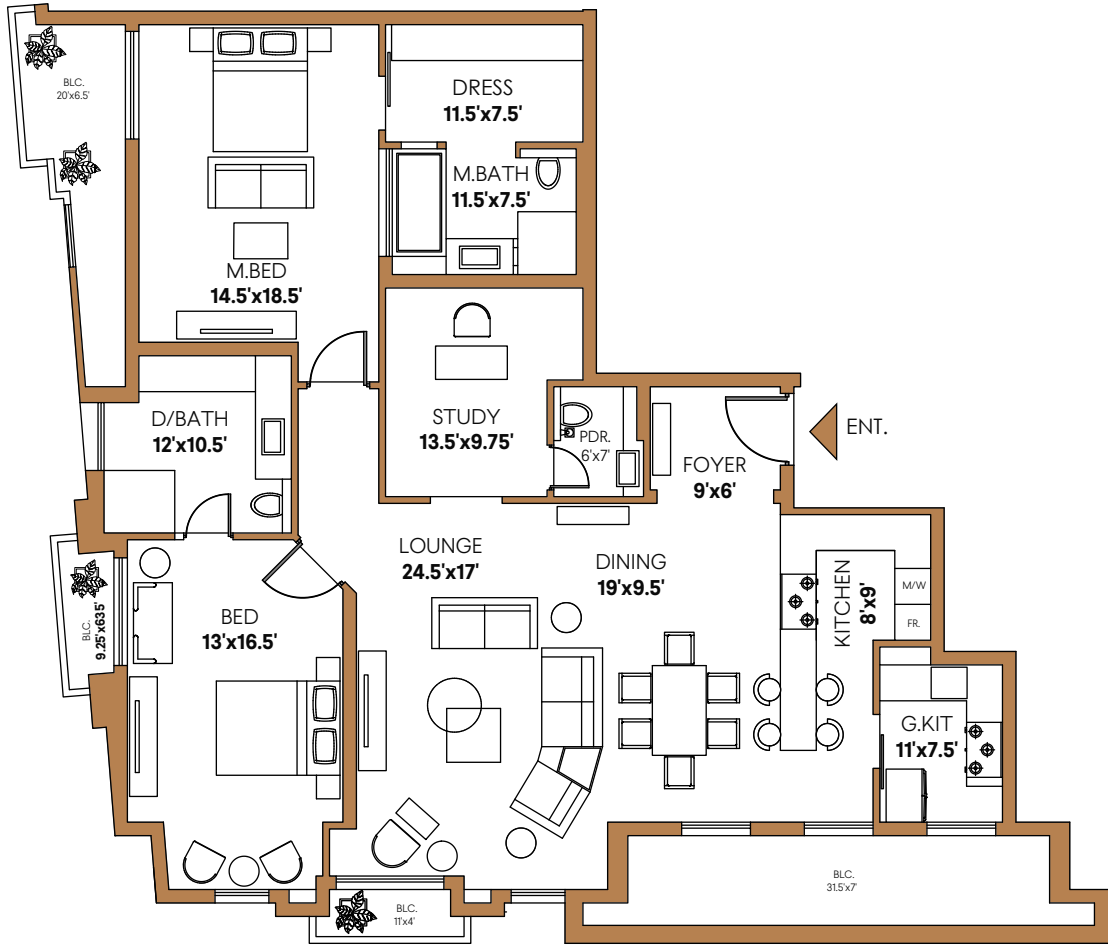

# TYPICAL FLOOR

## APARTMENT A:

Two Bedroom Apartment – Area: 2854 sft