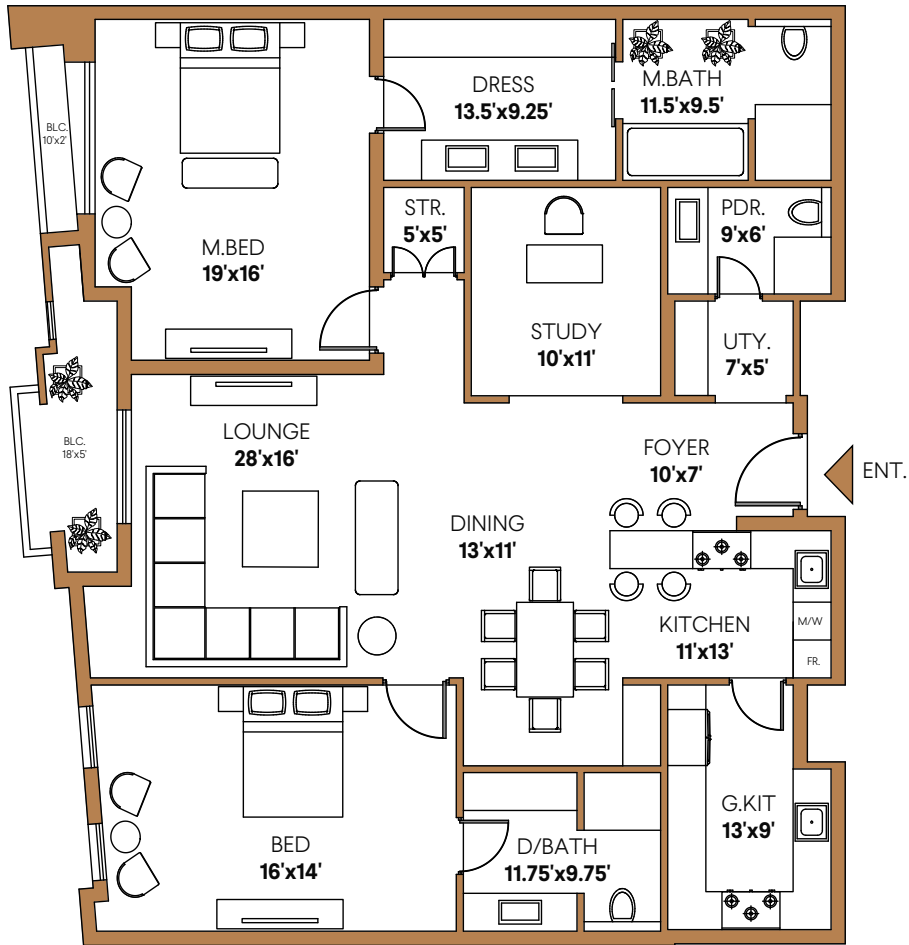

# TYPICAL FLOOR

## APARTMENT B:

Two Bedroom Apartment – Area: 2808 sft