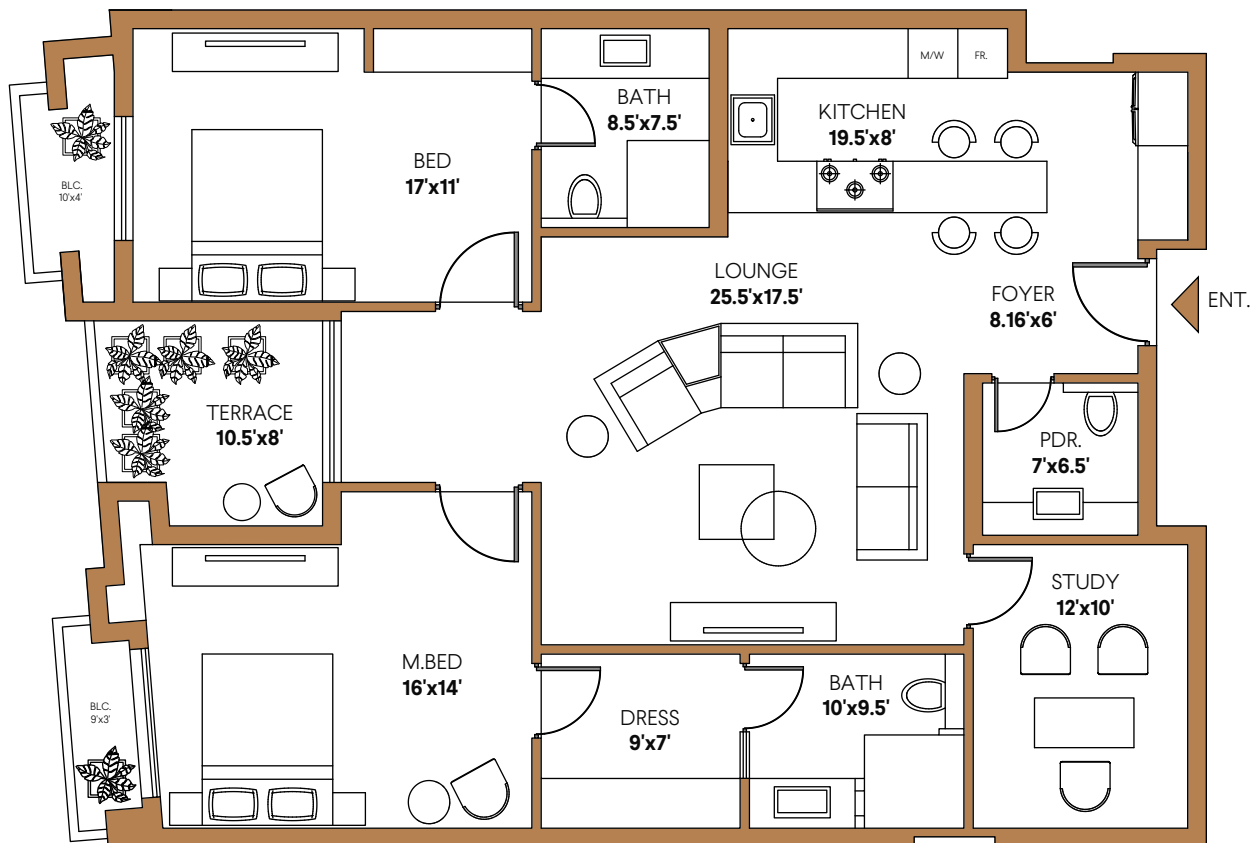

TYPICAL FLOOR

APARTMENT C:

Two Bedroom Apartment – Area: 2160 sft