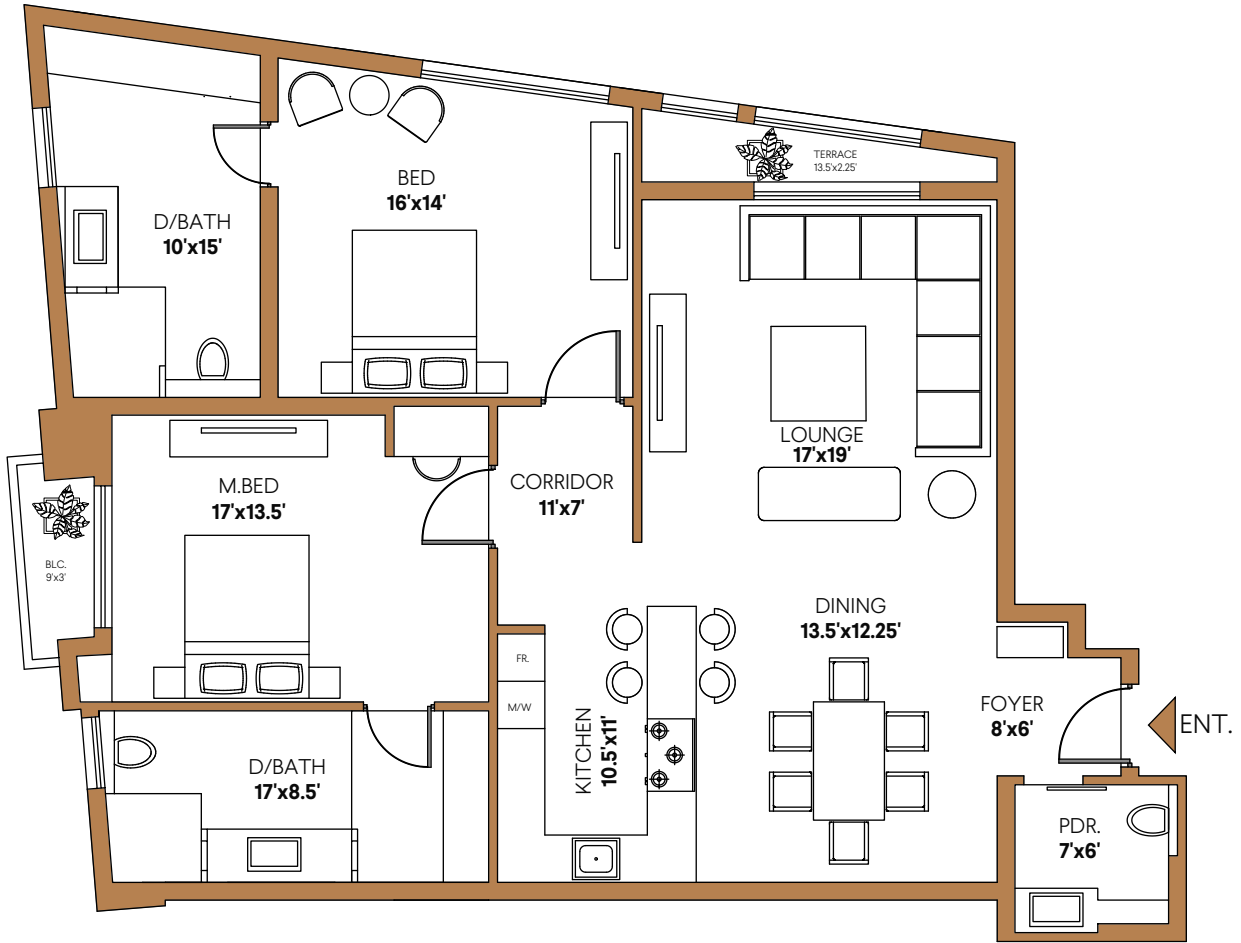

TYPICAL FLOOR

APARTMENT D:

Two Bedroom Apartment – Area: 2140 sft