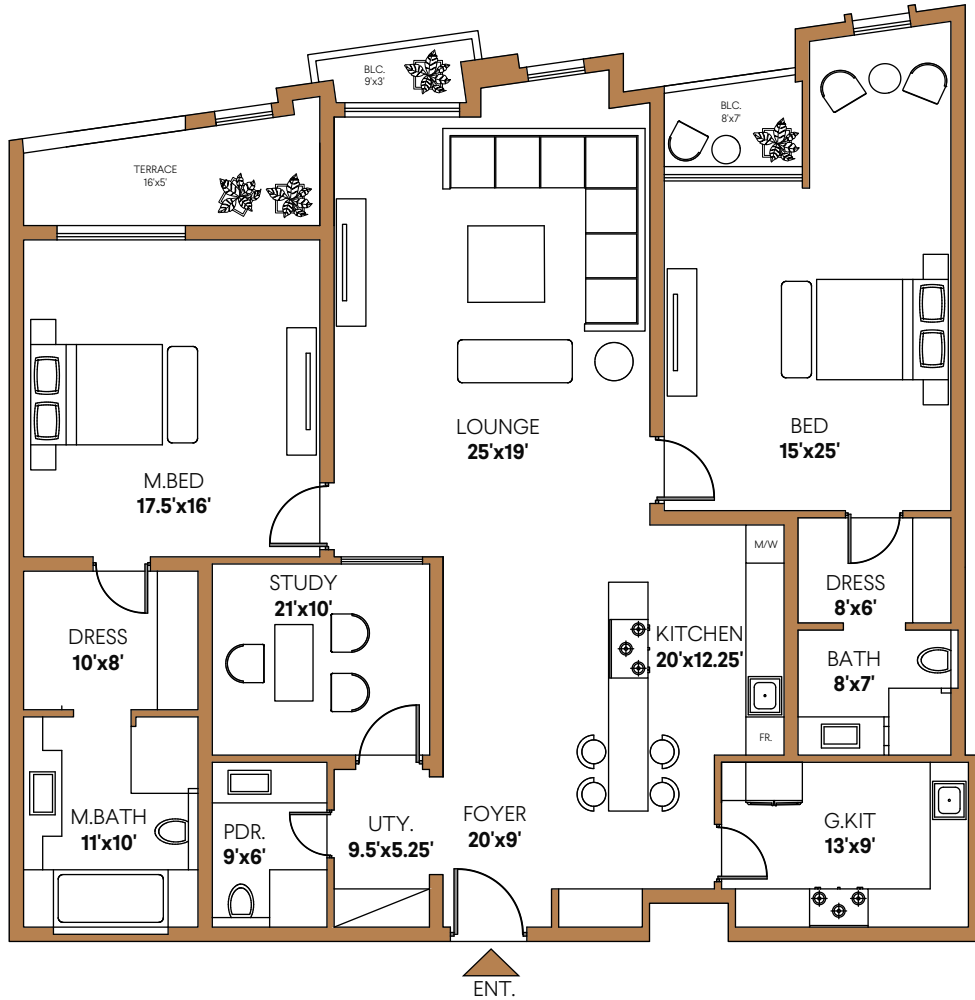

TYPICAL FLOOR

APARTMENT F:

Two Bedroom Apartment – Area: 3080 sft