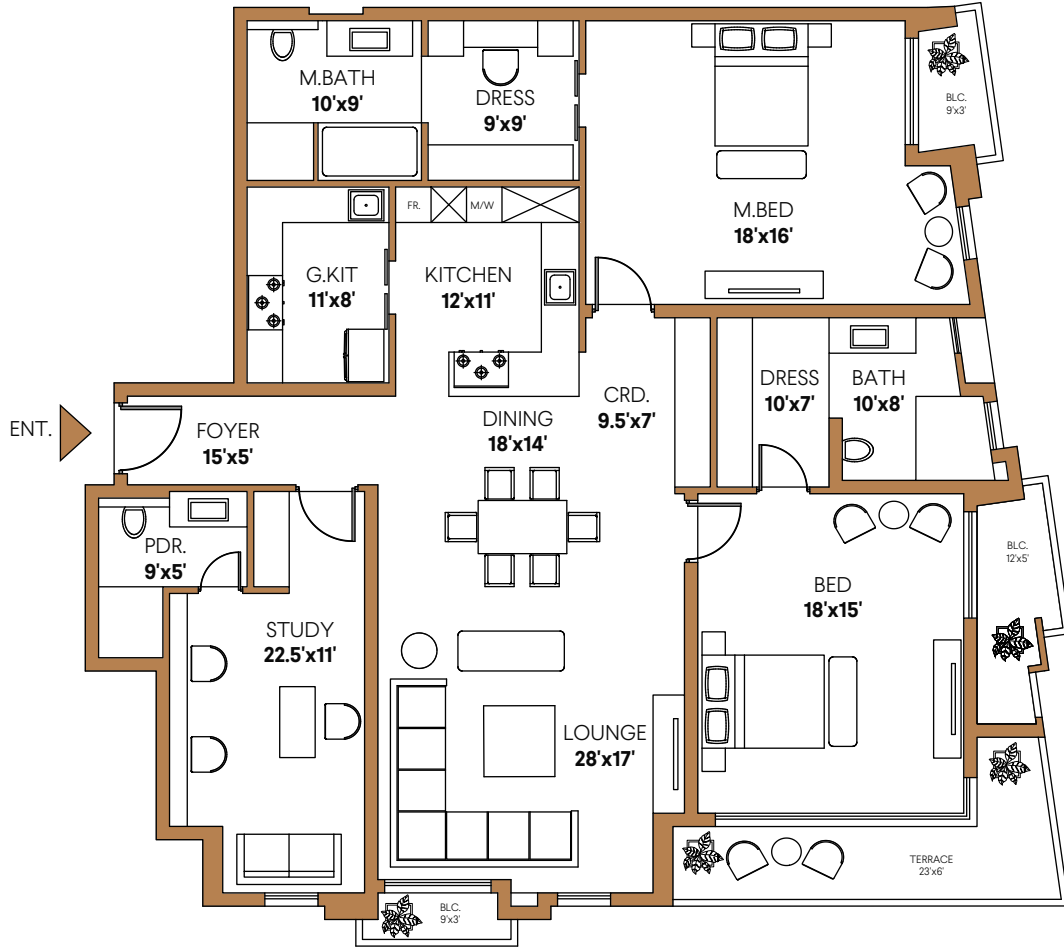

TYPICAL FLOOR

APARTMENT G:

Two Bedroom Apartment – Area: 3266 sft